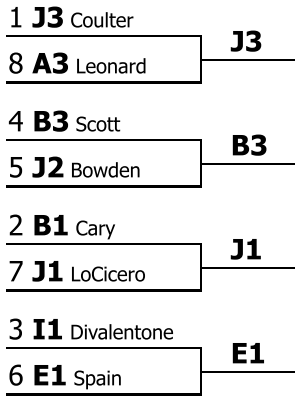

Texas Shuffle Swing - Friday/Saturday
IPDA
Elimination round bracket

This tournament is being run using SpeechWire Tournament Services software - www.SpeechWire.com.
© 2004-2023 Ben Stewart - All Rights Reserved. SpeechWire version 4.22.000.