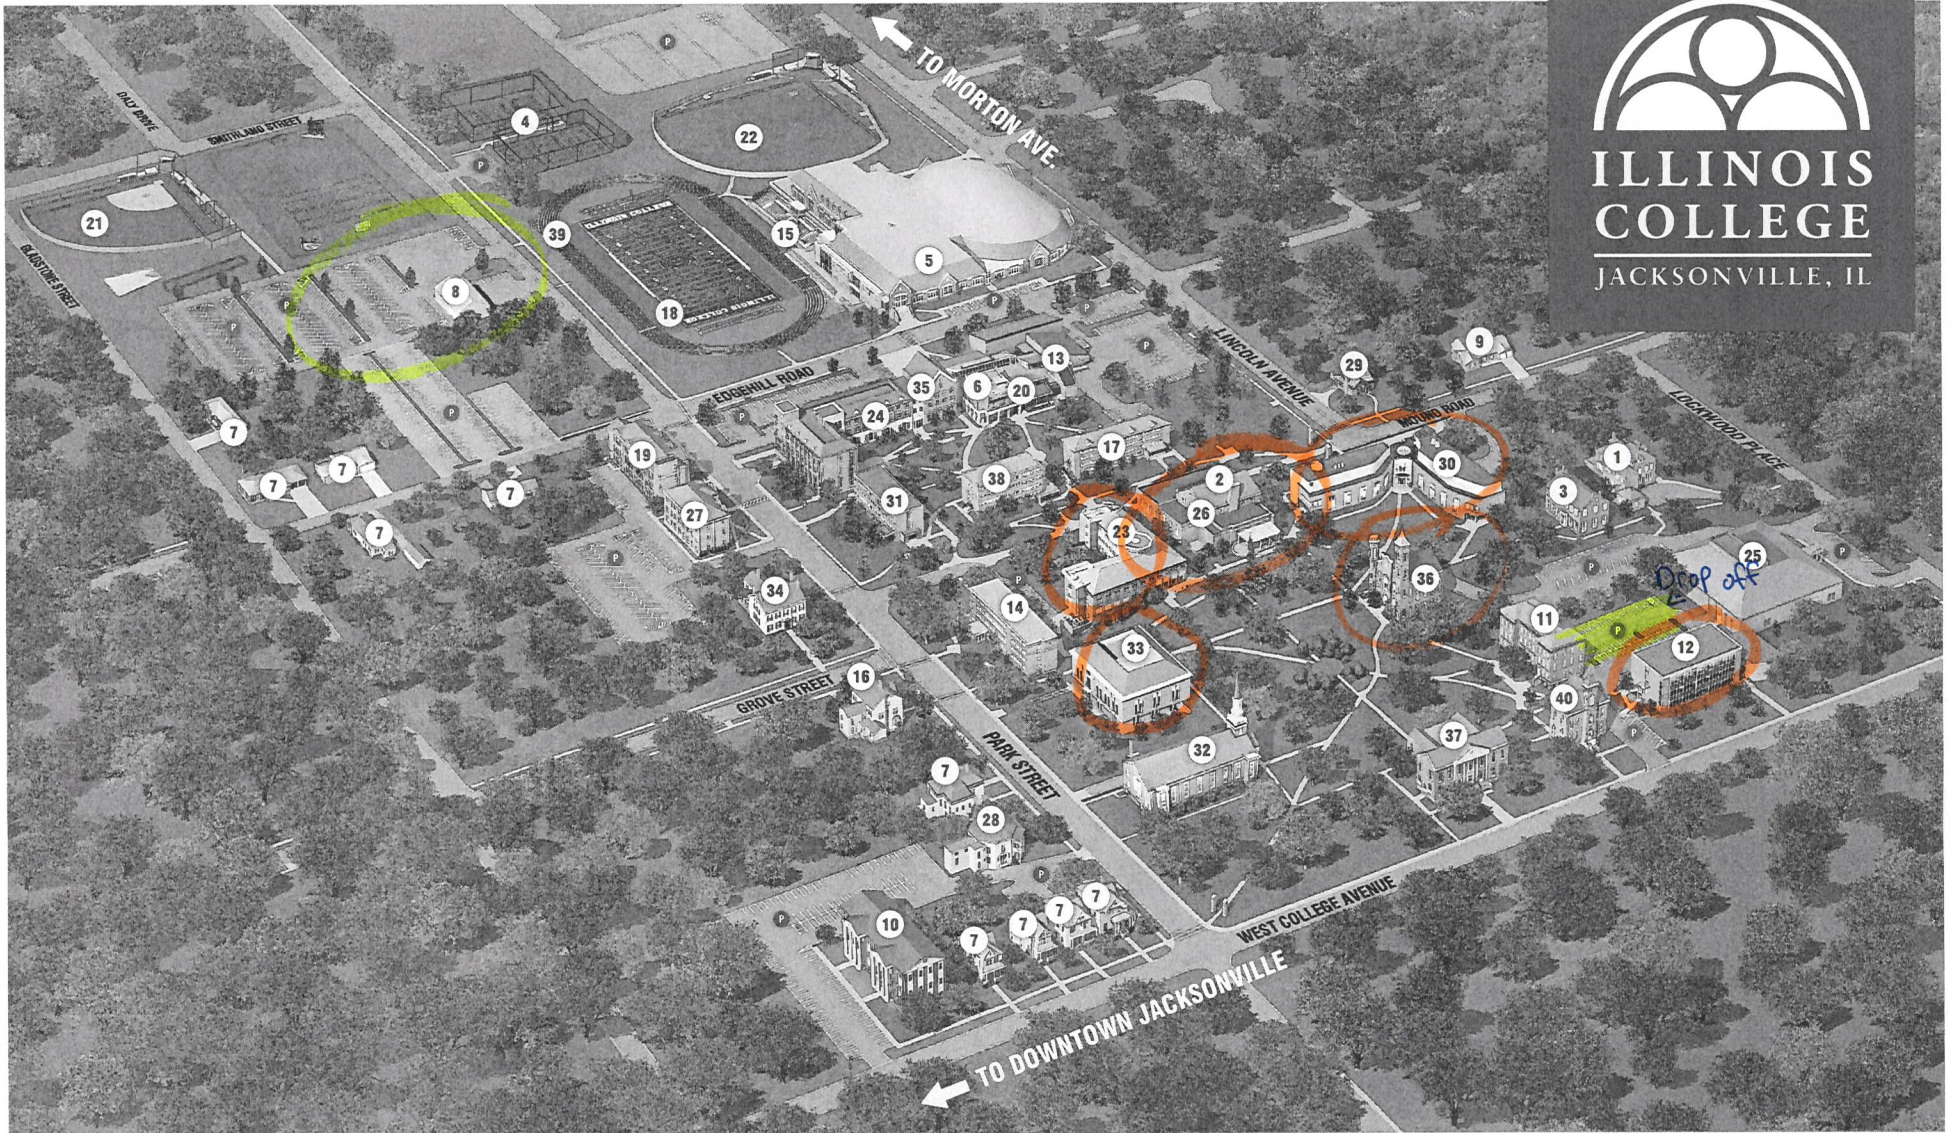

**ILLINOIS  
COLLEGE**  
JACKSONVILLE, IL

**CAMPUS MAP**

- 1. Barnes House
- 2. Baxter Hall
- 3. Beecher Hall
- 4. Bellatti Tennis Complex
- 5. Bruner Fitness and Recreation Center
- 6. Caine Student Center
- 7. Campus Houses

- 8. Campus Services Building
- 9. Center for Global Studies
- 10. College Avenue Apartments
- 11. Crampton Hall
- 12. Crispin Hall
- 13. Cummings Dining Hall
- 14. Ellis Hall
- 15. England Stadium

*bus parking*

*Main hub*

- 16. Fayerweather House
- 17. Gardner Hall
- 18. Green Athletic Field
- 19. Greene Hall
- 20. IC Store
- 21. Jessica Kamp Softball Field
- 22. Joe Brooks Baseball Field

- 23. Kirby Learning Center
- 24. Lincoln Hall
- 25. McGaw Fine Arts Center
- 26. Mondo's Subs
- 27. Munding Hall
- 28. Octagon House
- 29. Office of Development and Alumni Relations

- 30. Parker Science Building
- 31. Pixley Hall
- 32. Rammelkamp Chapel
- 33. Schewe Library
- 34. Smith House
- 35. Starbucks
- 36. Sturtevant Hall

*extemp/ radio*

- 37. Tanner Hall  
Office of Admission
- 38. Turner Hall
- 39. Ware Family Track
- 40. Whipple Hall
- P Visitor Parking
- P Campus Parking