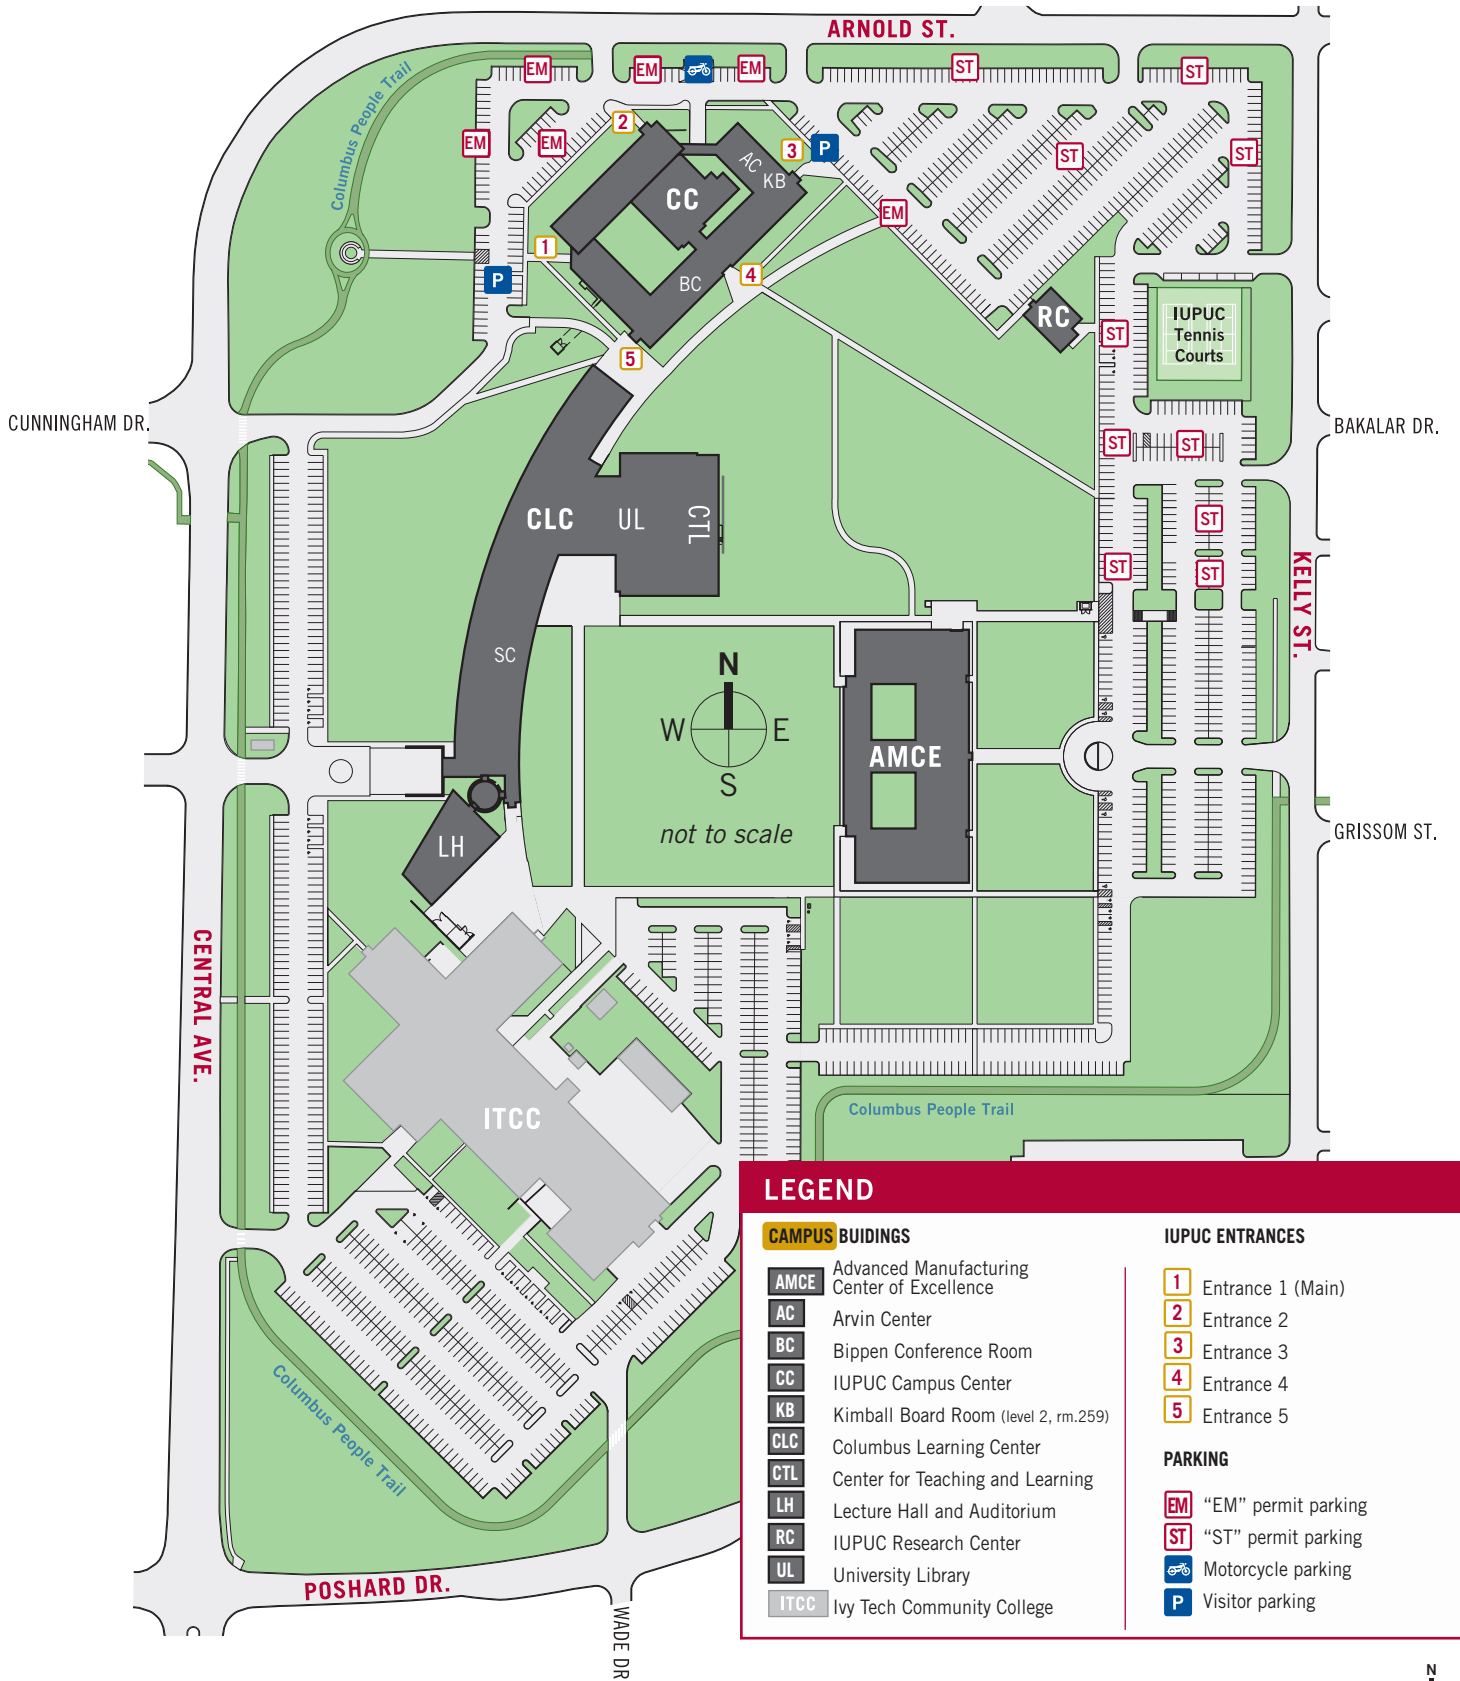

IUPUC

4601 Central Avenue
Columbus, IN 47203

www.iupuc.edu

National Guard Armory

Columbus Municipal Airport →
passenger terminal & tower

LEGEND

CAMPUS BUILDINGS	IUPUC ENTRANCES
AMCE Advanced Manufacturing Center of Excellence	1 Entrance 1 (Main)
AC Arvin Center	2 Entrance 2
BC Bippen Conference Room	3 Entrance 3
CC IUPUC Campus Center	4 Entrance 4
KB Kimball Board Room (level 2, rm.259)	5 Entrance 5
CLC Columbus Learning Center	
CTL Center for Teaching and Learning	PARKING
LH Lecture Hall and Auditorium	EM "EM" permit parking
RC IUPUC Research Center	ST "ST" permit parking
UL University Library	Motorcycle parking
ITCC Ivy Tech Community College	P Visitor parking