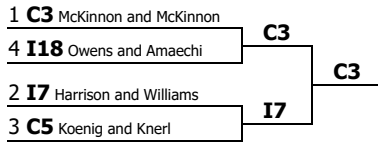

CUNE Bulldog Bash
Parliamentary Debate
Competitors in order

Competitor	Record	Head to Head	Points	Ranks	Results
C3 (Concordia University, Nebraska) Aidan McKinnon and Thomas McKinnon	4-0		222.00	13.00	1st
I7 (TX Southern University) Nia Harrison and Alexander Williams	3-1		216.00	20.00	2nd
C5 (Concordia University, Nebraska) Micah Knerl and Matt Koenig	3-1		215.00	16.00	3rd
I18 (TX Southern University) Myesha Owens and Adaiah Amaechi	3-1		206.00	21.00	4th
H7 (South Dakota State University) Abi Slater and Emma Arneson	2-2		210.67	17.33	5th
I5 (TX Southern University) Hanson Nwole and Mikayla Wallace	2-2		205.00	22.00	6th
I3 (TX Southern University) Valerie Mulure and Jaila Hampton	2-2		204.00	22.66	7th
C4 (Concordia University, Nebraska) Jacy Jackson and Casey Perlinger-Jett	2-2		177.33	21.33	8th
C1 (Concordia University, Nebraska) Quinlan Hendrickson and Megan Lange	1-3		205.00	18.00	9th
I9 (TX Southern University) Aaliyah Jackson and Justice Garcia	1-3		194.00	24.00	10th
I6 (TX Southern University) Taylor Strahan and Kaylee Flowers	1-3		172.00	26.67	11th

This tournament is being run using SpeechWire Tournament Services software - www.SpeechWire.com.
© 2004-2024 Ben Stewart - All Rights Reserved. SpeechWire version 4.22.000.

CUNE Bulldog Bash
Parliamentary Debate
Elimination round bracket

This tournament is being run using SpeechWire Tournament Services software - www.SpeechWire.com.
© 2004-2024 Ben Stewart - All Rights Reserved. SpeechWire version 4.22.000.