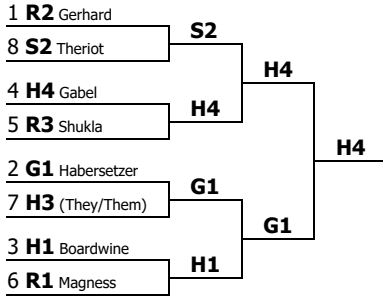

Dr. Frank M. Thompson Jr. Crimson Classic Tournament
Varsity International Public Debate
Elimination round bracket

This tournament is being run using SpeechWire Tournament Services software - www.SpeechWire.com.
© 2004-2024 Ben Stewart - All Rights Reserved. SpeechWire version 4.22.000.