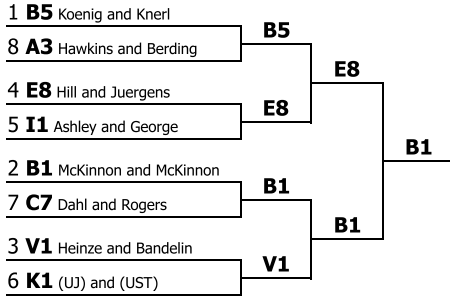

Bethany Vocal Viking
Parliamentary Debate
Competitors in order

Competitor	Record	Points	Drop H/L	Drop LO	Drop HI	Results
B5 (Concordia University, Nebraska Open) Micah Knerl and Matt Koenig	4-0	214.00	106.00	161.00	159.00	1st
B7 (Concordia University, Nebraska Open) Quinlan Hendrickson and Megan Lange	3-1	221.50	111.00	168.00	164.50	2nd
B1 (Concordia University, Nebraska Open) Aidan McKinnon and Thomas McKinnon	3-1	217.50	109.50	166.50	160.50	3rd
V1 (Dordt University JV) Emily Bandelin and Petra Heinze	3-1	217.00	109.00	165.00	161.00	4th
E8 (Bethany Lutheran College Open) Alexis Juergens and Chance Hill	3-1	217.00	108.00	165.00	160.00	5th
I1 (Northern State University Open) Abiah George and Liv Ashley	3-1	216.00	110.00	168.00	158.00	6th
K1 (St. Thomas/Jamestown Open) Calvin Kennedy (UJ) and Kitty Marsh (UST)	3-1	216.00	109.00	164.00	161.00	7th
C7 (Concordia - Moorhead JV) Mason Dahl and Carter Rogers	2-2	213.00	105.00	162.00	156.00	8th
A3 (Minnesota State University, Mankato Open) Parker Berding and Sydney Hawkins	2-2	212.00	105.00	160.00	157.00	9th
B6 (Concordia University, Nebraska Open) Jacy Jackson and Casey Perlinger-Jett	2-2	211.50	104.50	160.50	155.50	10th
A2 (Minnesota State University, Mankato Open) Sebastian Emeline and Jordan Jones	2-2	208.00	104.00	158.00	154.00	11th
A5 (Minnesota State University, Mankato Open) Sneha Kafle and Dorian Janiak	2-2	207.50	105.50	159.50	153.50	12th
S1 (St. Cloud State University Open) Will Koelling and Kaylie Oyen	2-2	206.00	103.00	155.00	154.00	13th
C3 (Concordia - Moorhead Open) Jonah Krogstad and Brennan Jensen	2-2	203.00	102.00	155.00	150.00	14th
C2 (Concordia - Moorhead JV) Jeff Cihlar and Cass Skogen	1-3	208.00	103.00	161.00	150.00	15th
A4 (Minnesota State University, Mankato JV) Andrew Haefner and River Repinski	1-3	202.00	101.00	156.00	147.00	16th
E7 (Bethany Lutheran College Open) Jack Kom and Mathias Barents	1-3	199.00	100.00	153.00	146.00	17th
S4 (St. Cloud State University Open) Spenser Norling and Aniya Dudley	1-3	186.50	90.50	143.50	133.50	18th
A1 (Minnesota State University, Mankato JV) Joey Vobr and Micah Allen	0-4	196.00	95.00	151.00	140.00	19th
I3 (Northern State University JV) Levi Cooper and Hannah Smith	0-4	184.00	91.00	143.00	132.00	20th

Bethany Vocal Viking
Parliamentary Debate
Elimination round bracket

This tournament is being run using SpeechWire Tournament Services software - www.SpeechWire.com.
© 2004-2024 Ben Stewart - All Rights Reserved. SpeechWire version 4.22.000.