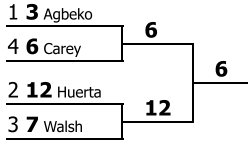

Dutchess Community College Invitational
IPDA Varsity
Competitors in order

Competitor	Record	Points	Drop H/L	Opp. Wins	Head to Head	Results
3 (Hofstra University Varsity) Denzel Agbeko	4-0	107.00	54.00	3.00		1st
12 (Lafayette College Varsity) Juan Huerta	4-0	106.00	55.00	9.00		2nd
7 (Lafayette College Varsity) Matt Walsh	4-0	105.00	55.00	3.00		3rd
6 (Seton Hall University Varsity) Jaxon Carey	3-1	105.00	53.00	7.00		4th
5 (Seton Hall University Varsity) Josh Yue	3-1	102.00	51.00	6.00		5th
11 (Lafayette College Varsity) Pannaga Kosaraju	3-1	96.00	48.00	4.00		6th
1 (Queens College Novice) Nathan Badin	2-2	95.00	47.00	12.00		7th
1 (Dutchess Community College Varsity) Rahim Sow	1-3	104.00	53.00	9.00		8th
4 (Dutchess Community College Novice) Phoenix Withrow	1-3	101.00	50.00	10.00		9th
2 (Dutchess Community College Varsity) Shayna Kaiser	1-3	95.00	47.00	10.00		10th
6 (Dutchess Community College Novice) Gabrielle O'Donnell	1-3	89.00	44.00	12.00		11th
6 (Lafayette College Varsity) Levi Lowers	1-3	88.00	45.00	6.00		12th
2 (Queens College Varsity) Savannah Hope	0-4	100.00	51.00	10.00		13th
5 (Dutchess Community College Novice) Gustavo Colon	0-4	84.00	40.00	11.00		14th

This tournament is being run using SpeechWire Tournament Services software - www.SpeechWire.com.
© 2004-2024 Ben Stewart - All Rights Reserved. SpeechWire version 4.22.000.

Dutchess Community College Invitational
IPDA Varsity
Elimination round bracket

This tournament is being run using SpeechWire Tournament Services software - www.SpeechWire.com.
© 2004-2024 Ben Stewart - All Rights Reserved. SpeechWire version 4.22.000.