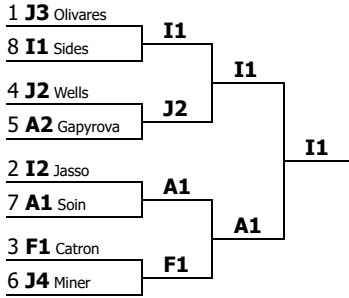

Battle at the Alamo - Fri/Sat
IPDA
Elimination round bracket

This tournament is being run using SpeechWire Tournament Services software - www.SpeechWire.com.
© 2004-2024 Ben Stewart - All Rights Reserved. SpeechWire version 4.22.000.