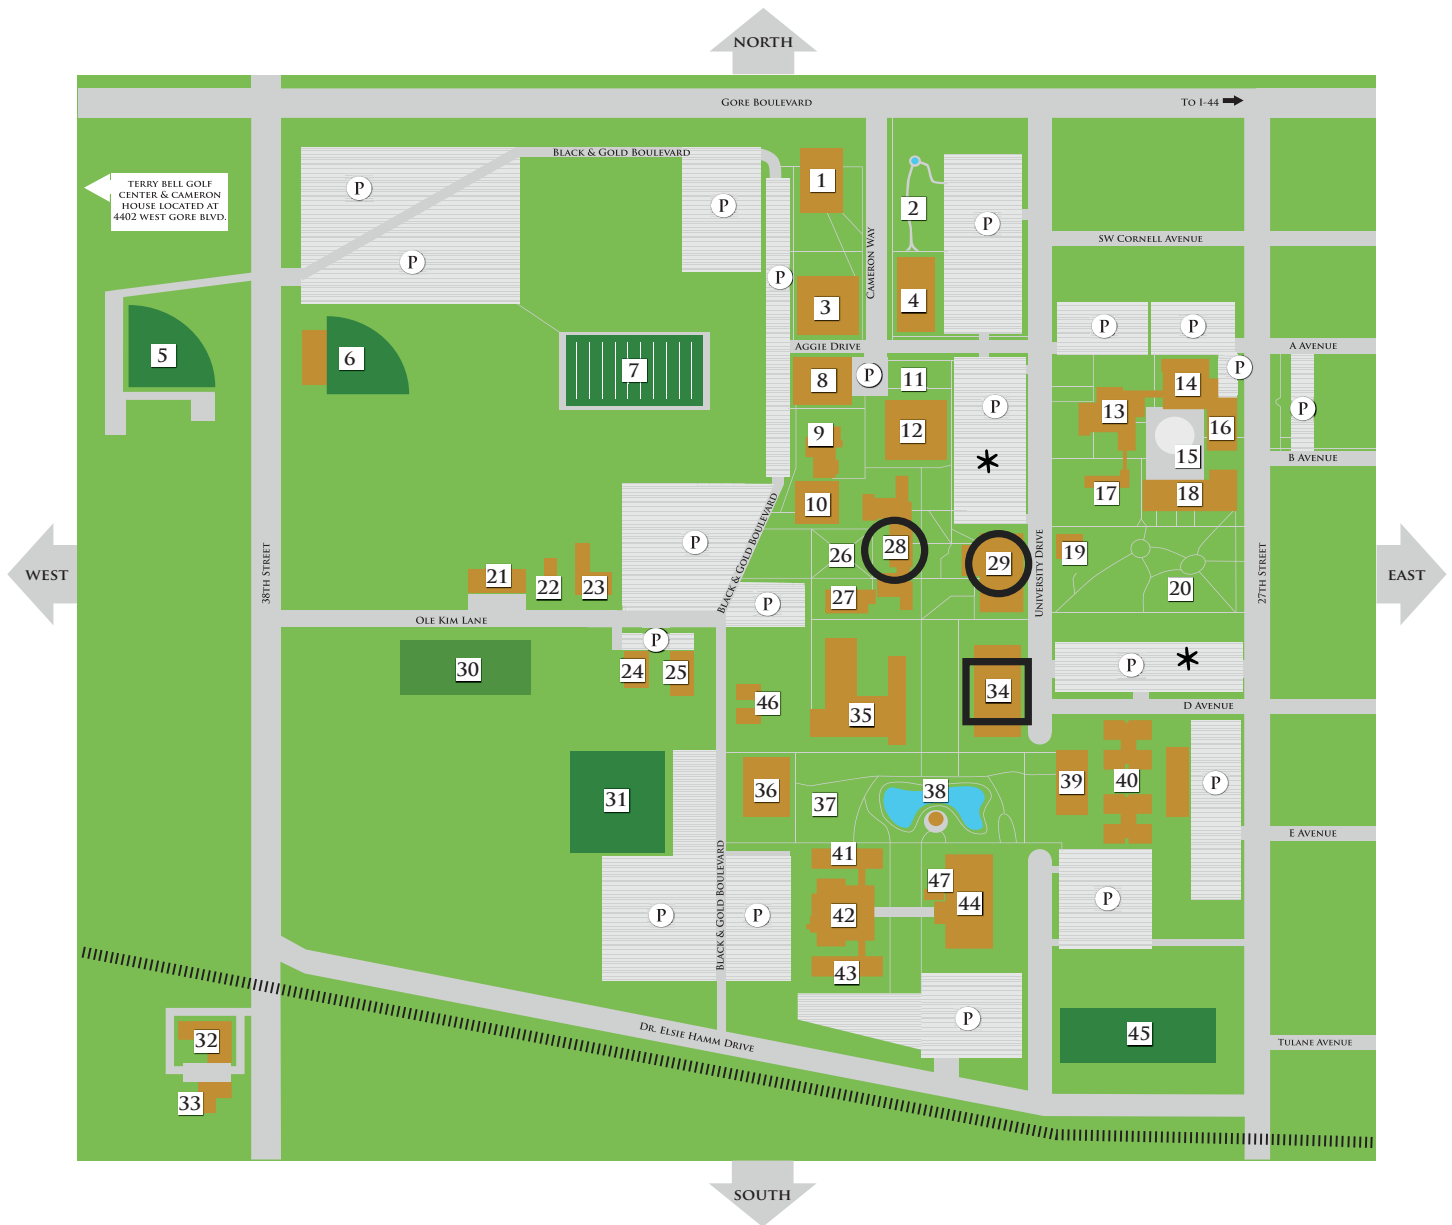

# CAMERON UNIVERSITY CAMPUS MAP

## MAP KEY

- P Parking
- Athletic Facilities
- Railroad Tracks

- \* Parking
- Awards
- Competition Rooms

Academic Commons.....	29	Fine Arts Courtyard.....	15
Administration Building .....	8	Charles S. Graybill, M.D. Courtyard.....	26
Aggie Gym.....	3	Greenhouses.....	46
Aggie Rec Center.....	44	Grounds.....	22
Animal Science Building.....	32	Haggard Hall.....	17
Art Building.....	18	Howell Hall.....	4
Bentley Gardens.....	37	Intramural Fields.....	45
Burch Hall.....	1	Mail, Transportation & Custodial Services.....	25
Cameron Exchange.....	19	Monica & Tom McCasland Family Pond.....	38
Cameron Park.....	20	McCord Field.....	5
Cameron Psychology Clinic.....	16	McMahon Centennial Complex.....	34
Cameron Stadium.....	7	McMahon Field & Athletics Center.....	6
Cameron Village.....	40	McMahon Learning Center.....	39
Center for Emerging Technology & Entrepreneurial Studies (CETES).....	9	Eugene D. McMahon Library.....	12
CETES Conference Center.....	10	Music Building.....	13
Communication Building.....	16	Nance-Boyer Hall.....	28
Community Garden.....	30	North Shepler Tower.....	41
Conwill Hall.....	27	Outdoor Fitness Court.....	47
Jesse Davenport Unity Garden.....	11	Physical Facilities Office/Carpentry Shop.....	23
Engineering/Locksmith/CADD Services.....	24	Plant Science Building.....	33
		Cynthia S. Ross Hall.....	36
		Sciences Complex.....	35
		Shepler Center (Ballroom, Cafeteria, Centennial Room, Welcome Center & Wichita Room).....	42
		South Shepler Tower.....	43
		Streich-Henry Tennis Complex/McMahon Foundation Tennis Courts.....	31
		University Theatre.....	14
		Veterans Grove.....	2
		Warehouse.....	21

**CAMERON UNIVERSITY**

2800 WEST GORE BLVD. • LAWTON, OK 73505