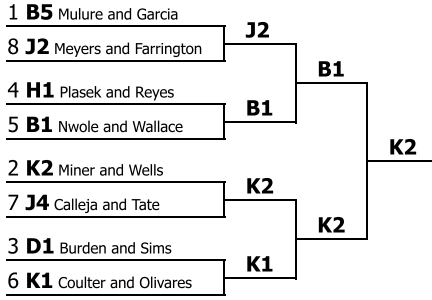

TIFA Open Championship Pt. 1

NPDA

Elimination round bracket

This tournament is being run using SpeechWire Tournament Services software - www.SpeechWire.com.
© 2004-2024 Ben Stewart - All Rights Reserved. SpeechWire version 4.22.000.