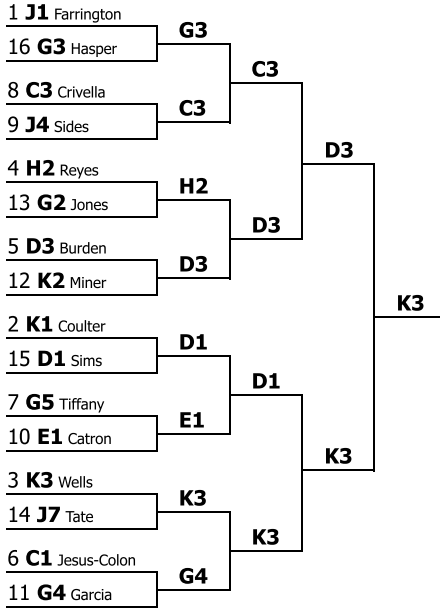

TIFA Open Championship Pt. 1

NPDA

Competitors in order

Competitor	Record	Drop H/L	Points	Drop 2 H/L	Ranks	Opp. Wins	Random	Results
B5 (TX Southern University Novice) Justice Garcia and Valerie Mulure	5-0	166.00	275.00	55.00	21.00	13.00	99986	1st
K2 (Tyler Junior College Varsity) Logan Wells and Hannah Miner	4-1	168.00	279.00	56.00	21.00	8.00	48277	2nd
D1 (Howard Payne Varsity) Katelyn Sims and Rylie Burden	4-1	167.00	280.00	55.00	21.00	13.00	59004	3rd
H1 (Lone Star College-North Harris Varsity) Ashley Reyes and Noah Plasek	4-1	162.00	271.00	54.00	23.00	8.00	45680	4th
B1 (TX Southern University Varsity) Hanson Nwole and Mikayla Wallace	3-2	170.00	279.00	58.00	24.00	14.00	23432	5th
K1 (Tyler Junior College Varsity) Kraig Coulter and Victoria Olivares	3-2	169.00	283.00	57.00	18.00	10.00	44475	6th
J4 (Texas State University Varsity) Taylor Tate and Santiago Malpica Calleja	3-2	166.00	278.00	55.00	24.00	10.00	3199	7th
J2 (Texas State University Varsity) Abby Meyers and Kaden Farrington	3-2	162.00	266.00	54.00	22.00	12.00	65823	8th
J1 (Texas State University Varsity) RJ Jasso and Luke Sides	3-2	160.00	270.00	53.00	23.00	6.00	42905	9th
B2 (TX Southern University Varsity) Jaila Hampton and Nyreona Porter	3-2	160.00	267.00	54.00	28.00	17.00	67628	10th
B3 (TX Southern University Varsity) Alexander Williams and Nia Harrison	2-3	161.00	269.00	54.00	26.00	14.00	62864	11th
B8 (TX Southern University Novice) Aaliyah Jackson and Taylor Zanders	2-3	160.00	265.00	54.00	25.00	15.00	32934	12th
B4 (TX Southern University Novice) Myesha Owens and Adaiah Amaechi	1-4	157.00	264.00	51.00	25.00	14.00	56007	13th
B7 (TX Southern University Novice) Kaylee Flowers and Dasha Brooks	0-5	161.00	270.00	54.00	31.00	17.00	20603	14th
B6 (TX Southern University Novice) Erwen Little and Zyias Richards	0-5	155.00	256.00	53.00	33.00	16.00	84687	15th
J3 (Texas State University Novice) Sommer Rhodes and Sophia Esquivel	0-5	146.00	243.00	48.00	35.00	13.00	45462	16th

This tournament is being run using SpeechWire Tournament Services software - www.SpeechWire.com.
© 2004-2024 Ben Stewart - All Rights Reserved. SpeechWire version 4.22.000.

TIFA Open Championship Pt. 1

IPDA

Elimination round bracket

This tournament is being run using SpeechWire Tournament Services software - www.SpeechWire.com.
© 2004-2024 Ben Stewart - All Rights Reserved. SpeechWire version 4.22.000.