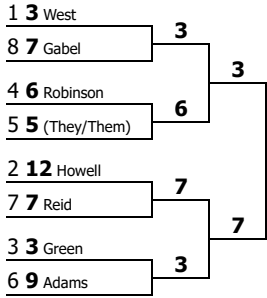

SFL 2
Varsity International Public Debate
Elimination round bracket

This tournament is being run using SpeechWire Tournament Services software - www.SpeechWire.com.
© 2004-2024 Ben Stewart - All Rights Reserved. SpeechWire version 4.22.000.