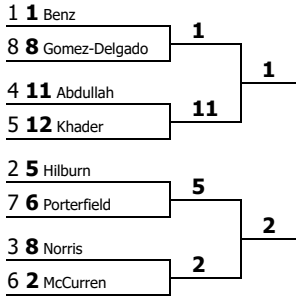

SFL 2
Varsity International Public Debate
Competitors in order

Competitor	Record	Points	Drop H/L	Results
3 (University of Tennessee Knoxville) Maggie West	4-0	155.00	78.00	1st
12 (Tennessee State University) Jared Howell	4-0	155.00	77.00	2nd
3 (Belmont University) Ryleigh Green	3-1	151.00	77.00	3rd
6 (Middle Tennessee State University) Sage Robinson	3-1	150.67	75.67	4th
5 (Middle Tennessee State University) August Williams (They/Them)	3-1	149.00	74.00	5th
9 (Middle Tennessee State University) Mabel Adams	3-1	144.00	72.00	6th
7 (University of Tennessee Knoxville) Sienna Reid	2-2	144.00	72.00	7th
7 (Middle Tennessee State University) Nicodemus Gabel	2-2	141.00	72.00	8th
4 (Middle Tennessee State University) John Aduroja	2-2	141.00	71.00	9th
11 (Tennessee State University) De'Onta Newborn	2-2	140.00	70.00	10th
5 (University of Tennessee Knoxville) Elijah Jarrell	2-2	138.00	71.00	11th
1 (Middle Tennessee State University) Liam Boardwine	2-2	109.00	69.00	12th
10 (Belmont University) Abbie Cartwright	1-3	149.33	73.33	13th
4 (University of Tennessee Knoxville) David Mott	1-3	146.67	72.67	14th
6 (University of Tennessee Knoxville) Syed Raza	1-3	143.00	74.00	15th
4 (Belmont University) Lela Oliveira	1-3	140.00	71.00	16th
9 (University of Tennessee Knoxville) Cisco Soto	0-4	144.00	72.00	17th

SFL 2
Novice International Public Debate
Elimination round bracket

This tournament is being run using SpeechWire Tournament Services software - www.SpeechWire.com.
© 2004-2024 Ben Stewart - All Rights Reserved. SpeechWire version 4.22.000.