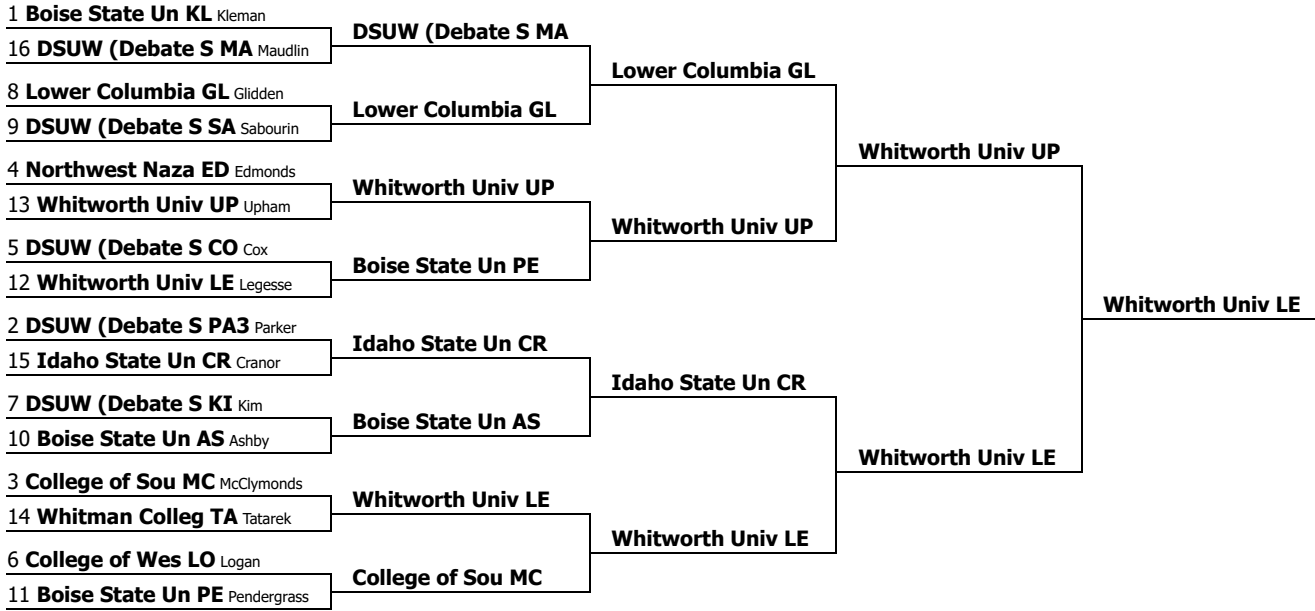

**Steve Hunt Classic
Junior IPDA
Elimination round bracket**

This tournament is being run using SpeechWire Tournament Services software - www.SpeechWire.com.
© 2004-2024 Ben Stewart - All Rights Reserved. SpeechWire version 4.22.000.