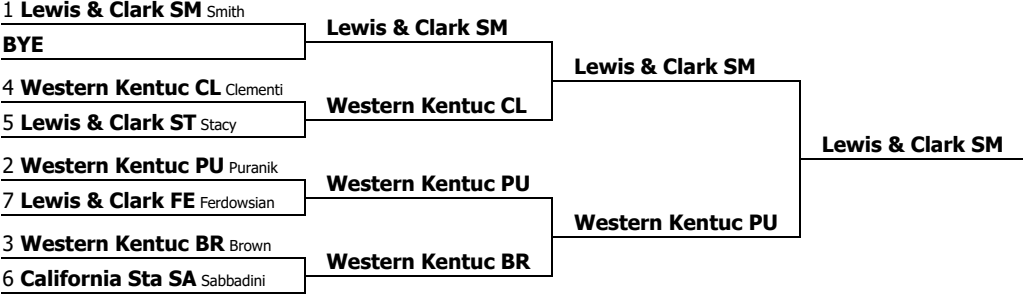

Steve Hunt Classic
Senior Lincoln Douglas
Elimination round bracket

This tournament is being run using SpeechWire Tournament Services software - www.SpeechWire.com.
© 2004-2024 Ben Stewart - All Rights Reserved. SpeechWire version 4.22.000.