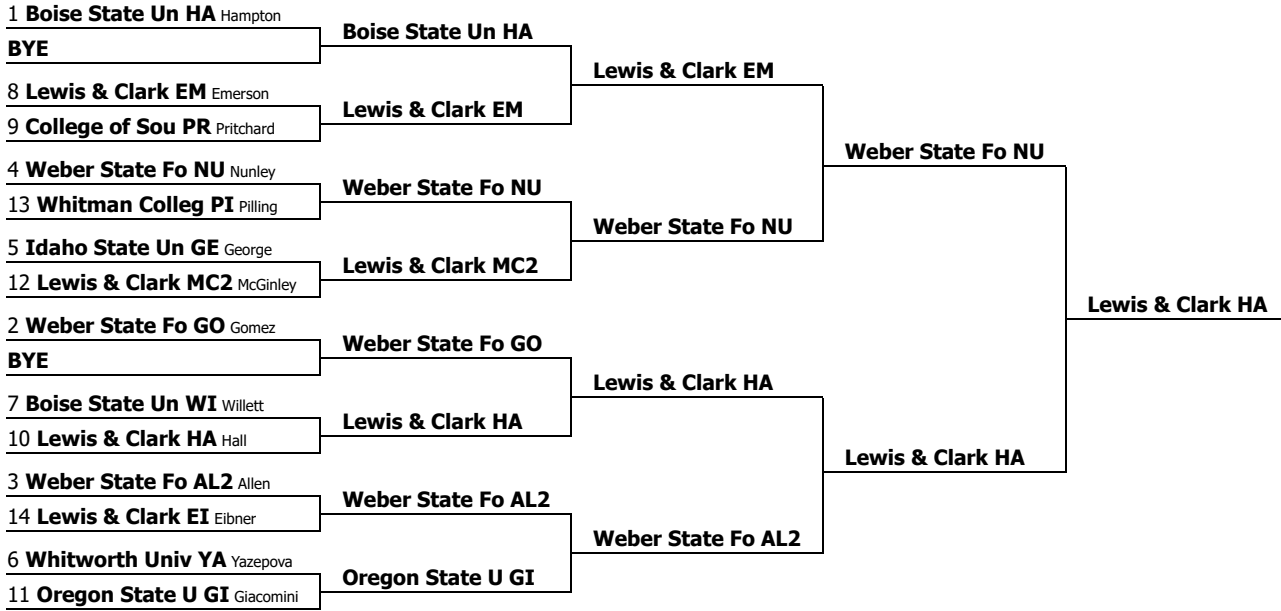

Steve Hunt Classic
Senior IPDA
Elimination round bracket

This tournament is being run using SpeechWire Tournament Services software - www.SpeechWire.com.
© 2004-2024 Ben Stewart - All Rights Reserved. SpeechWire version 4.22.000.