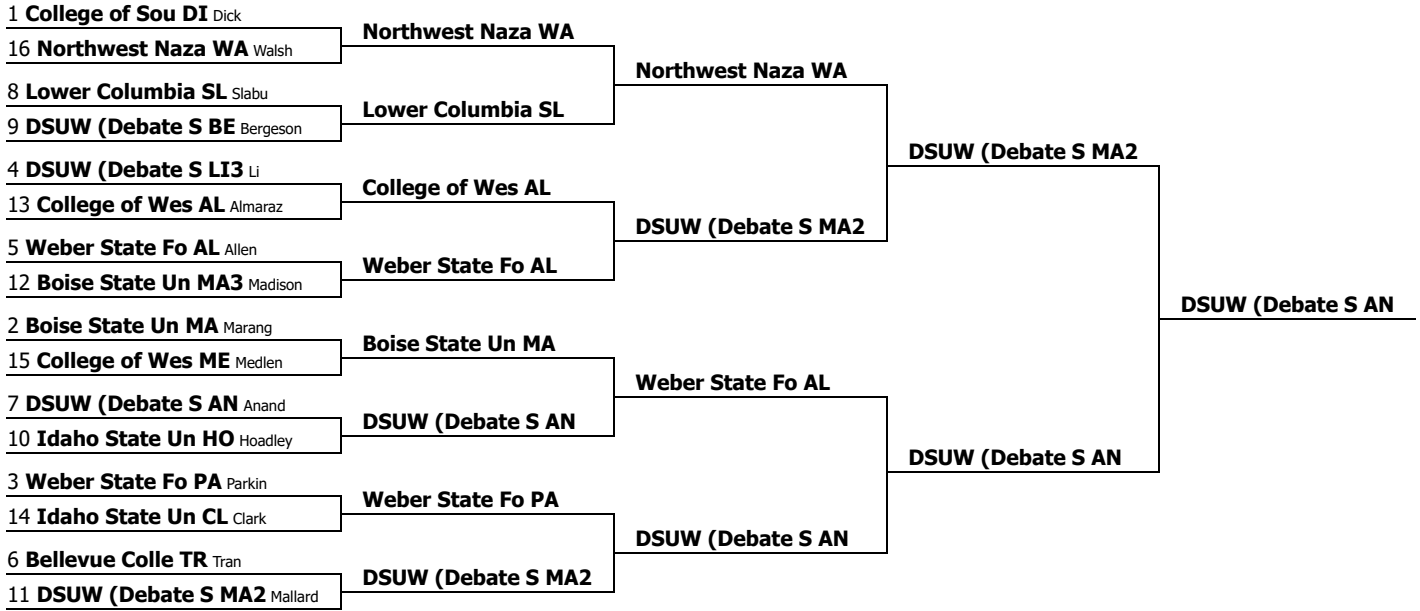

**Steve Hunt Classic
Novice IPDA
Elimination round bracket**

This tournament is being run using SpeechWire Tournament Services software - www.SpeechWire.com.
© 2004-2024 Ben Stewart - All Rights Reserved. SpeechWire version 4.22.000.