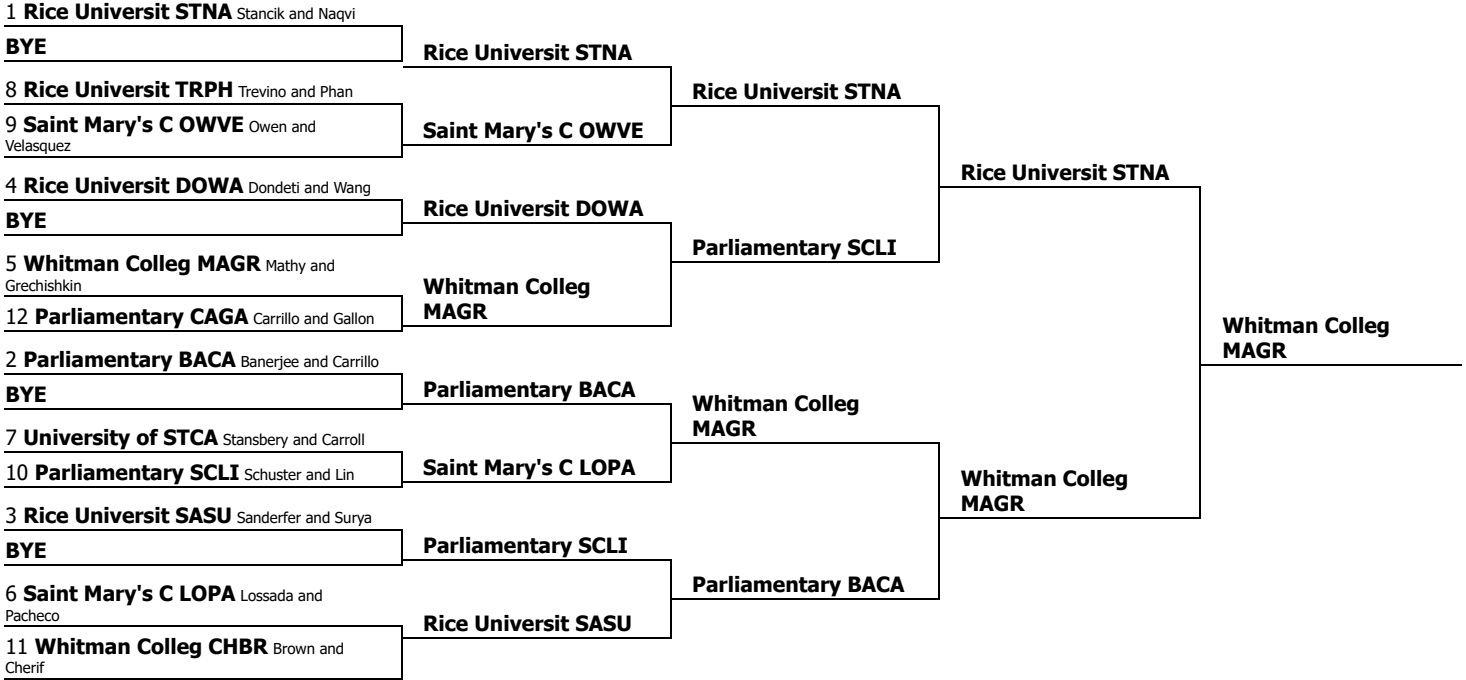

Steve Hunt Classic
Senior Parliamentary Debate
Elimination round bracket

This tournament is being run using SpeechWire Tournament Services software - www.SpeechWire.com.
© 2004-2024 Ben Stewart - All Rights Reserved. SpeechWire version 4.22.000.