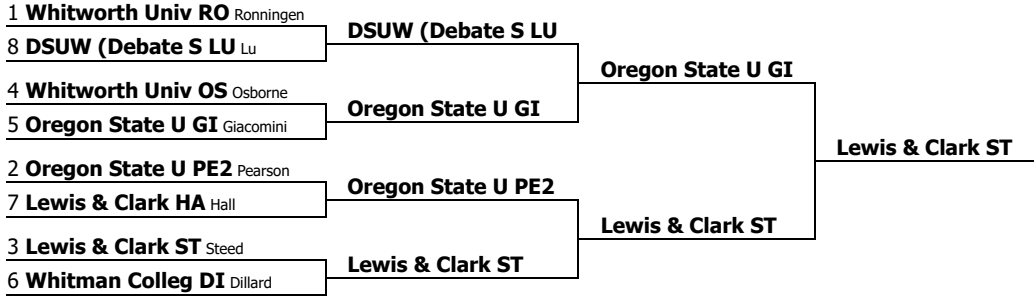

Clark & Rae Peters Invitational
C - Open IPDA Public Debate
Elimination round bracket

This tournament is being run using SpeechWire Tournament Services software - www.SpeechWire.com.
© 2004-2024 Ben Stewart - All Rights Reserved. SpeechWire version 4.22.000.