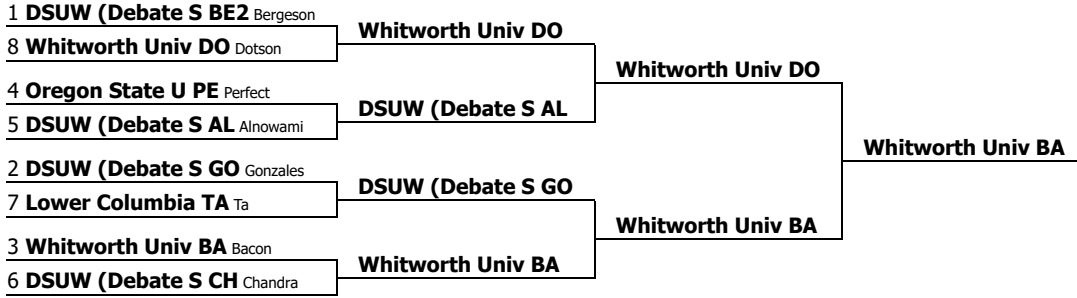

Whitman Colleg MO (Whitman College) Finn Motz	1-3	132.00	72.00	0.00	32nd
Lewis & Clark FU (Lewis & Clark College) Katie Jo Furrer	0-4	145.00	74.00	0.00	33rd
Lewis-Clark St VA (Lewis-Clark State College) Manuel Valdez	0-4	133.00	65.00	0.00	34th

This tournament is being run using SpeechWire Tournament Services software - www.SpeechWire.com.
© 2004-2024 Ben Stewart - All Rights Reserved. SpeechWire version 4.22.000.

Clark & Rae Peters Invitational
C - Novice IPDA Public Debate
Elimination round bracket

This tournament is being run using SpeechWire Tournament Services software - www.SpeechWire.com.
© 2004-2024 Ben Stewart - All Rights Reserved. SpeechWire version 4.22.000.