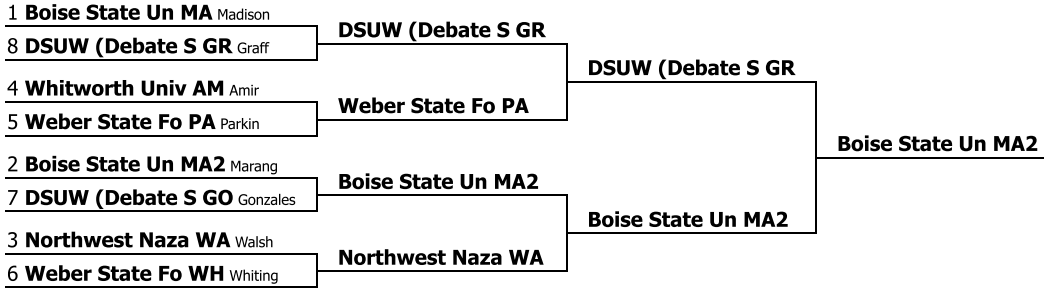

Dugaw Smelt Classic
C - Novice IPDA Public Debate
Elimination round bracket

This tournament is being run using SpeechWire Tournament Services software - www.SpeechWire.com.
© 2004-2025 Ben Stewart - All Rights Reserved. SpeechWire version 4.22.000.