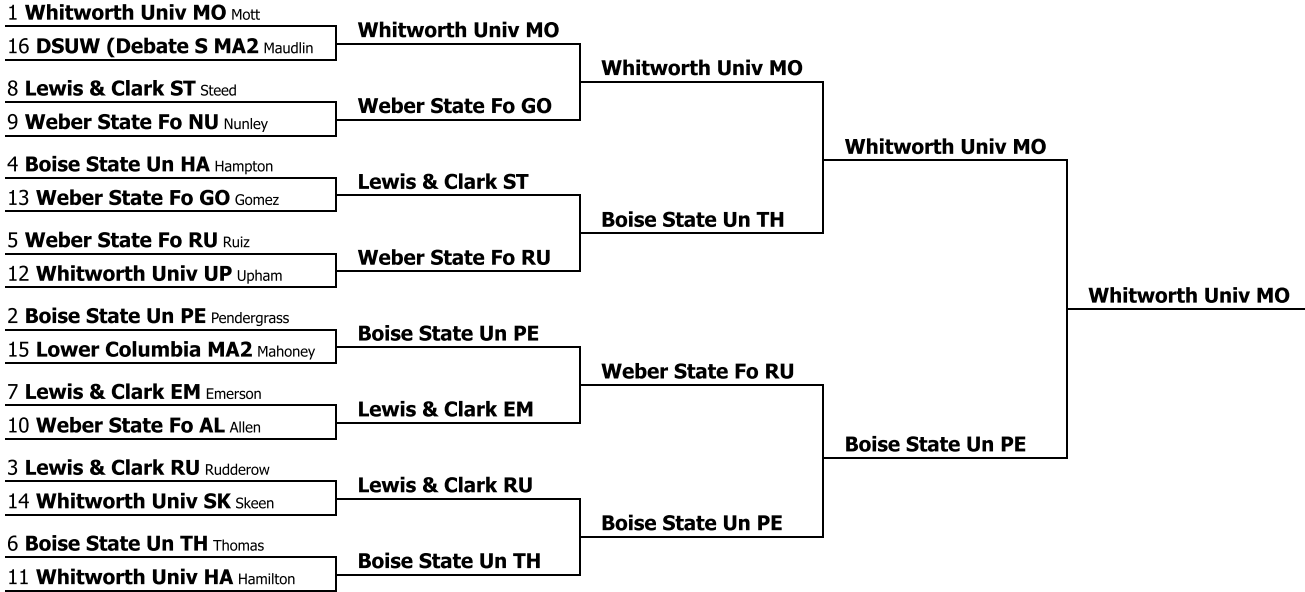

Dugaw Smelt Classic
C - Open IPDA Public Debate
Elimination round bracket

This tournament is being run using SpeechWire Tournament Services software - www.SpeechWire.com.
© 2004-2025 Ben Stewart - All Rights Reserved. SpeechWire version 4.22.000.