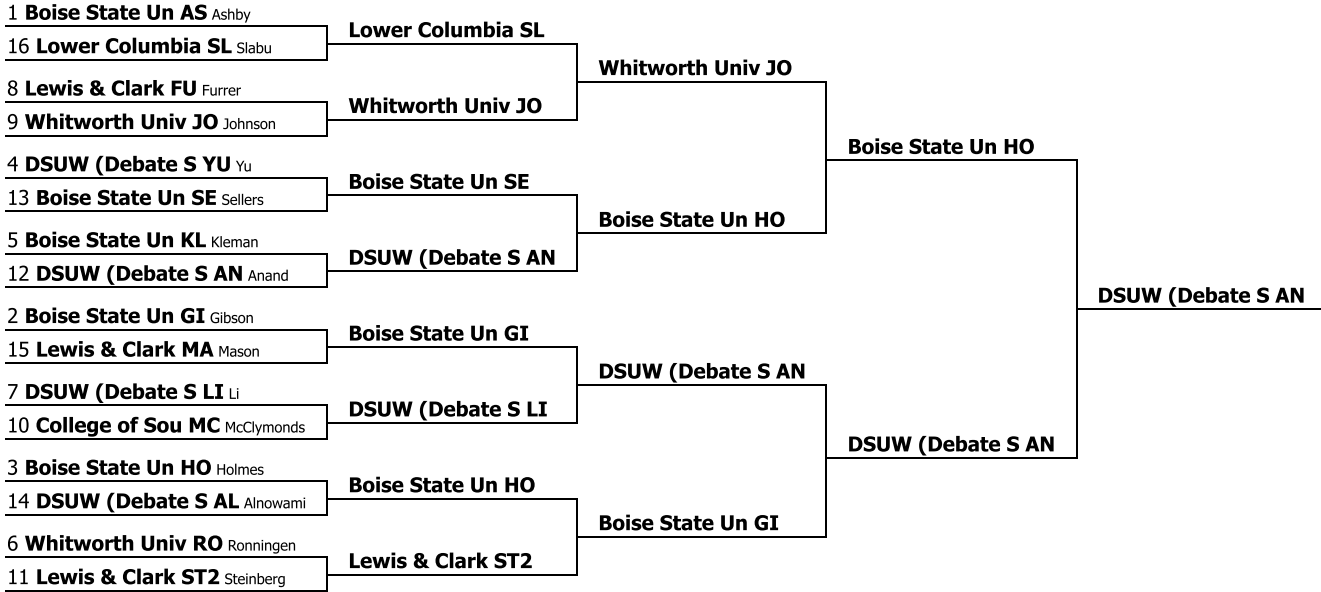

Whitman Colleg HA (Whitman College) Linda Grace Hardy	1-4	108.00	183.00	12.00	36.00	33rd
Whitman Colleg ST (Whitman College) Louis Stark	1-4	107.00	178.00	13.00	36.00	34th
Whitman Colleg KO (Whitman College) Dylan Koerselman	1-4	105.00	174.00	15.00	35.00	35th
Whitman Colleg MO (Whitman College) Finn Motz	1-4	98.00	164.00	12.00	32.00	36th
Lower Columbia GL (Lower Columbia College) Keidustine Glidden	0-5	111.00	180.00	9.00	37.00	37th
Whitworth Univ OS (Whitworth University) Elly Osborne	0-5	110.00	175.00	9.00	37.00	38th

This tournament is being run using SpeechWire Tournament Services software - www.SpeechWire.com.
© 2004-2025 Ben Stewart - All Rights Reserved. SpeechWire version 4.22.000.

Dugaw Smelt Classic
C - Junior IPDA Public Debate
Elimination round bracket

This tournament is being run using SpeechWire Tournament Services software - www.SpeechWire.com.
© 2004-2025 Ben Stewart - All Rights Reserved. SpeechWire version 4.22.000.