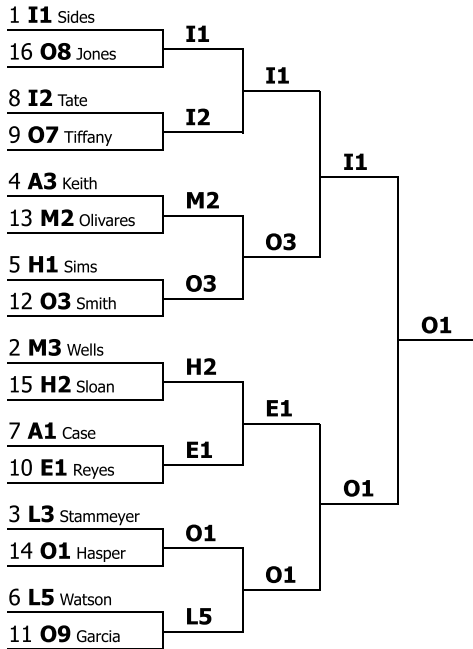

TIFA State Championship
IPDA
Elimination round bracket

This tournament is being run using SpeechWire Tournament Services software - www.SpeechWire.com.
© 2004-2025 Ben Stewart - All Rights Reserved. SpeechWire version 4.22.000.