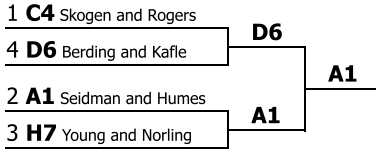

MCFA State Tournament
Parliamentary Debate
Competitors in order

Competitor	Record	Points	Head to Head	Ranks	Results
C4 (Concordia - Moorhead) Carter Rogers and Cass Skogen	3-1	220.00		19.00	1st
A1 (Carleton College Debate Team) Etta Humes and Gabe Seidman	3-1	207.00		20.00	2nd
H7 (St. Cloud State University) Spenser Norling and Alyssa Young	3-1	201.00		16.00	3rd
D6 (Minnesota State University, Mankato) Sneha Kafle and Parker Berding	3-1	184.00		22.67	4th
H8 (St. Cloud State University) Kaylie Oyen and Riley Dahlberg	2-2	217.00		20.00	5th
J1 (University of St. Thomas Speech & Debate) Kitty Marsh and Rose Hissom	2-2	213.33		17.33	6th
H3 (St. Cloud State University) Sid Allen and Tarik Alduri	2-2	208.00		20.00	7th
A2 (Carleton College Debate Team) Ike Smalley and Cindy Zhao	1-3	208.00		21.34	8th
D9 (Minnesota State University, Mankato) Andrew Haefner and Rhys Riggle	1-3	207.00		24.00	9th

This tournament is being run using SpeechWire Tournament Services software - www.SpeechWire.com.
© 2004-2025 Ben Stewart - All Rights Reserved. SpeechWire version 4.22.000.

MCFA State Tournament
Parliamentary Debate
Elimination round bracket

This tournament is being run using SpeechWire Tournament Services software - www.SpeechWire.com.
© 2004-2025 Ben Stewart - All Rights Reserved. SpeechWire version 4.22.000.